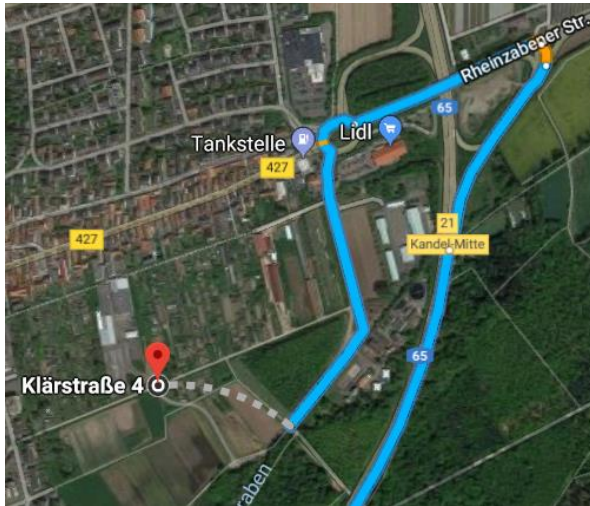

Map and Driving Instruction to DBK Industrial Oven Systems in Kandel

Arriving from South (Karlsruhe):

1. Arriving from Karlsruhe, Autobahn A65, follow exit Kandel Mitte (“Ausfahrt 21”).
2. Leave the A65 at exit Kandel Mitte (“Ausfahrt 21”) turn left to “Rheinzaberner Straße” (L549) in direction Kandel.
3. Leave the round-about at the fourth exit to “Klärstraße” in direction to Lidl supermarket
4. Follow the “Klärstraße” until its very end.
5. The “Klärstraße” ends up directly at company site DBK.

Arriving from North (Landau):

1. Arriving from Landau, Autobahn A65, follow exit Kandel Mitte („Ausfahrt 21“).
2. Leave the A65 at exit Kandel Mitte (“Ausfahrt 21”).
3. Leave the round-about at the third exit to “Klärstraße” in direction to Lidl supermarket
4. The “Klärstraße” ends up directly at company site DBK.

Note:

The “Klärstraße” ends up directly at company site DBK, but not in the fields as shown on Google maps.

DBK David + Baader GmbH

Industrial Oven Systems

Josef-David-Straße 1 (Anfahrt über Klärstraße)

76870 Kandel