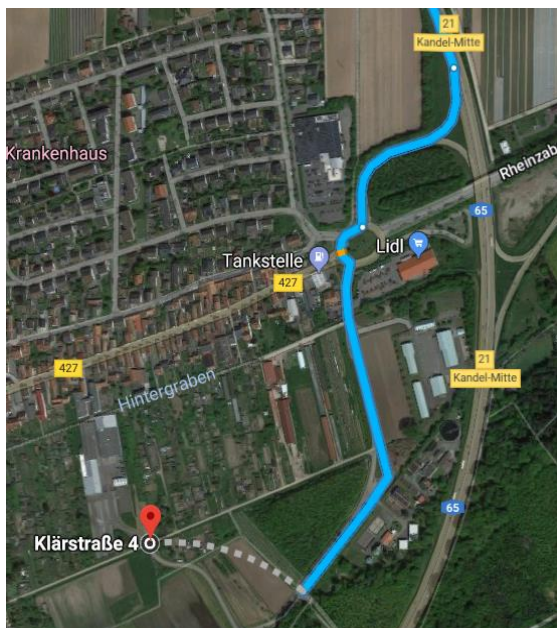

Map and Driving Instruction to DBK Industrial Oven Systems in Kandel

Arriving from South (Karlsruhe):

1. Arriving from Karlsruhe, Autobahn A65, follow exit Kandel Mitte (“Ausfahrt 21”).
2. Leave the A65 at exit Kandel Mitte (“Ausfahrt 21”) turn left to “Rheinzaberner Straße” (L549) in direction Kandel.
3. Leave the round-about at the fourth exit to “Klärstraße” in direction to Lidl supermarket
4. Follow the “Klärstraße” until its very end.
5. The “Klärstraße” ends up directly at company site DBK.

Arriving from North (Landau):

1. Arriving from Landau, Autobahn A65, follow exit Kandel Mitte („Ausfahrt 21“).
2. Leave the A65 at exit Kandel Mitte (“Ausfahrt 21”).
3. Leave the round-about at the third exit to “Klärstraße” in direction to Lidl supermarket
4. The “Klärstraße” ends up directly at company site DBK.

Note:

The “Klärstraße” ends up directly at company site DBK, but not in the fields as shown on Google maps.

DBK David + Baader GmbH

Industrial Oven Systems

Josef-David-Straße 1 (Anfahrt über Klärstraße)

76870 Kandel